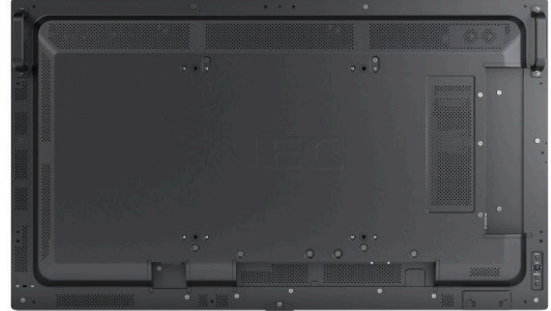

LCD 43" Midrange Large Format Display (with integrated USB-C Interface)

NEC MultiSync® M431 USB-C

Intuitive professional content delivery

Great first impressions can make all the difference; presenting your business in the best possible way will boost your brand. With slim, modern styling, 24/7 operation and high haze panel to reduce reflections when ambient light is high, the M series is the professional way to deliver your message, yet at an attractive price point.

Designed for seamless collaboration in today's meeting rooms, this display features an USB-C interface for effortless one-cable connection of your laptop, streamlining setup and maximizing productivity.